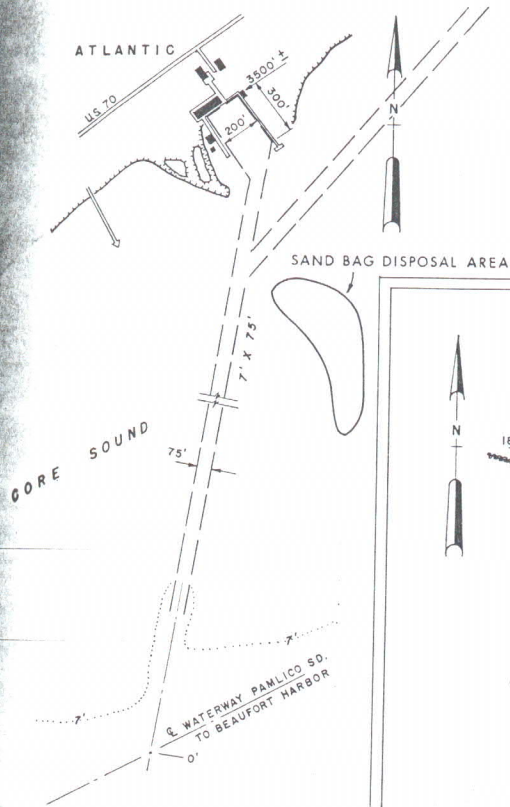

DETAIL OF BASIN
SCALE OF FEET
0 200 400 600 800 1000

DETAIL OF BASIN
SCALE OF FEET
0 200 400 600

DETAIL OF BASIN
SCALE OF FEET
0 200 400 600 800 1000

DETAIL OF BASIN
SCALE OF FEET
0 200 400 600

DETAIL OF BASIN
SCALE OF FEET
0 200 400 600 800

WATERWAY CONNECTING PAMLICO SOUND AND
BEAUFORT HARBOR, NORTH CAROLINA

DETAIL OF
SIDE CHANNELS AND BASINS