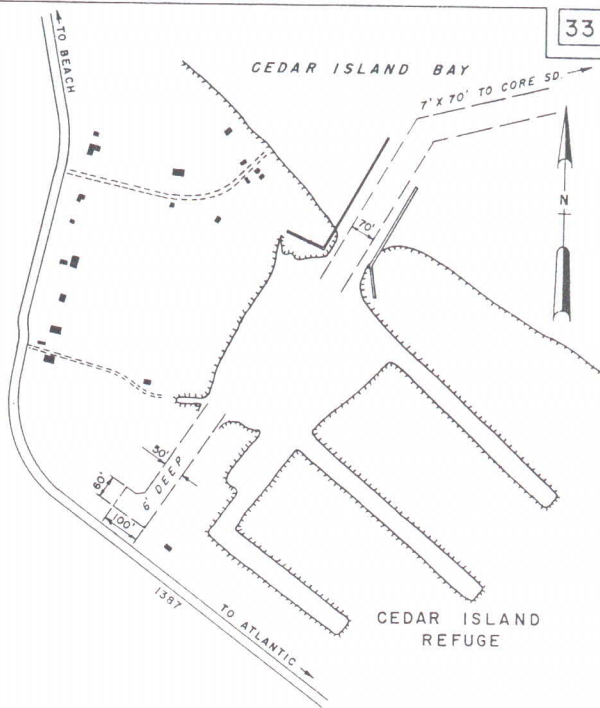

DETAIL OF BASIN
SCALE OF FEET
0 200 400 600 800 1000

DETAIL OF BASIN
SCALE OF FEET
0 200 400 600

DETAIL OF BASIN
SCALE OF FEET
0 200 400 600 800 1000

DETAIL OF BASIN
SCALE OF FEET
0 200 400 600

DETAIL OF BASIN
SCALE OF FEET
0 200 400 600 800

WATERWAY CONNECTING PAMLICO SOUND AND
BEAUFORT HARBOR, NORTH CAROLINA

DETAIL OF
SIDE CHANNELS AND BASINS