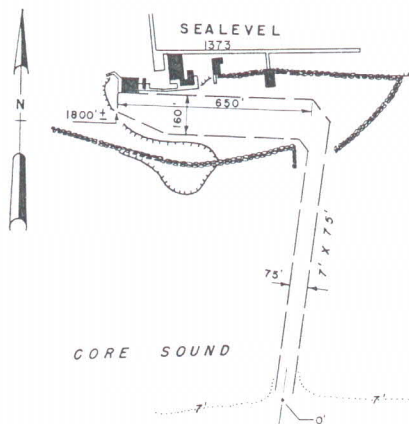

DETAIL OF BASIN
SCALE OF FEET
0 200 400 600 800 1000

DETAIL OF BASIN
SCALE OF FEET
0 200 400 600

DETAIL OF BASIN
SCALE OF FEET
0 200 400 600 800 1000

DETAIL OF BASIN
SCALE OF FEET
0 200 400 600

DETAIL OF BASIN
SCALE OF FEET
0 200 400 600 800

WATERWAY CONNECTING PAMLICO SOUND AND
BEAUFORT HARBOR, NORTH CAROLINA

DETAIL OF
SIDE CHANNELS AND BASINS